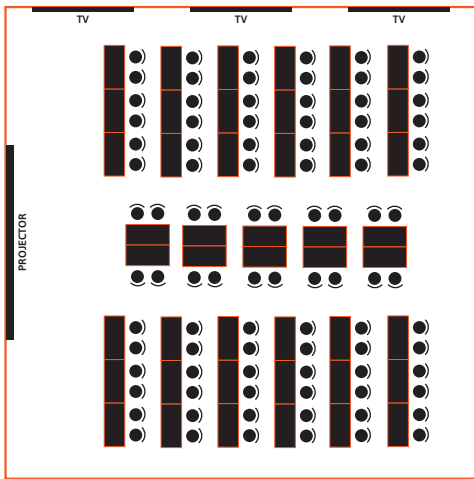

# CONFERENCE ROOM TABLE CONFIGURATIONS

U-SHAPE

CHAIRS ONLY

CLASSROOM

THEATER

IMPACT

COLLAB