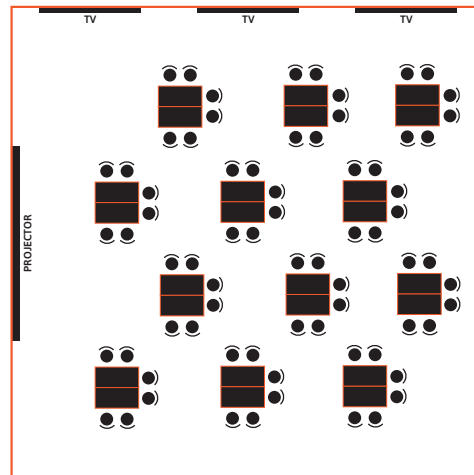

# CONFERENCE ROOM TABLE CONFIGURATIONS

U-SHAPE

CHAIRS ONLY

CLASSROOM

THEATER

IMPACT

COLLAB